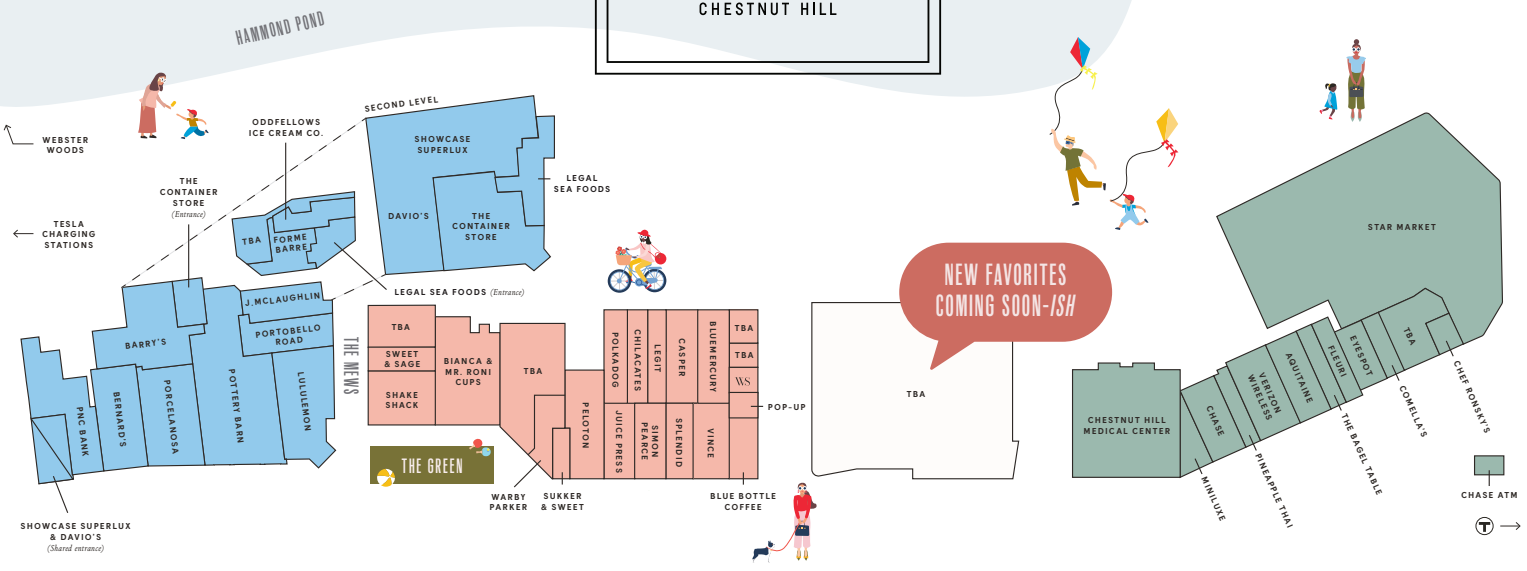

THE STREET CHESTNUT HILL

FASHION & STYLE

- J. MCLAUGHLIN
- LEGIT ACTIVEWEAR
- LULULEMON
- PORTOBELLO ROAD
- SPLENDID
- VINCE

SERVICES

- CHASE BANK
- CHASE ATM
- CHESTNUT HILL MEDICAL CENTER
- EYESPOT
- PNC BANK
- VERIZON WIRELESS
- WARBY PARKER

SPECIALTY

- CASPER
- FLEURI
- POLKADOG BAKERY
- PORCELANOSA
- POTTERY BARN
- SHOWCASE SUPERLUX
- SIMON PEARCE
- STAR MARKET
- SUKKER & SWEET
- THE CONTAINER STORE

BEAUTY & WELLNESS

- BARRY'S
- BLUEMERCURY
- FORME BARRE
- MINILUXE
- PELOTON

SIP & NIBBLE

- AQUITAINE
- BERNARD'S
- BIANCA & MR. RONI CUPS
- BLUE BOTTLE COFFEE*
- CHEF RONSKY'S
- CHILACATES
- COMELLA'S
- DAVIO'S
- JUICE PRESS
- LEGAL SEA FOODS
- ODDFELLOWS ICE CREAM CO.
- PINEAPPLE THAI
- SHAKE SHACK
- SWEET & SAGE PÂTISSERIE
- THE BAGEL TABLE

* coming soon

For a full directory, events calendar and more, please visit:
THESTREETCHESTNUTHILL.COM and [@SHOPTHESTREET](https://www.instagram.com/shopthestreet)