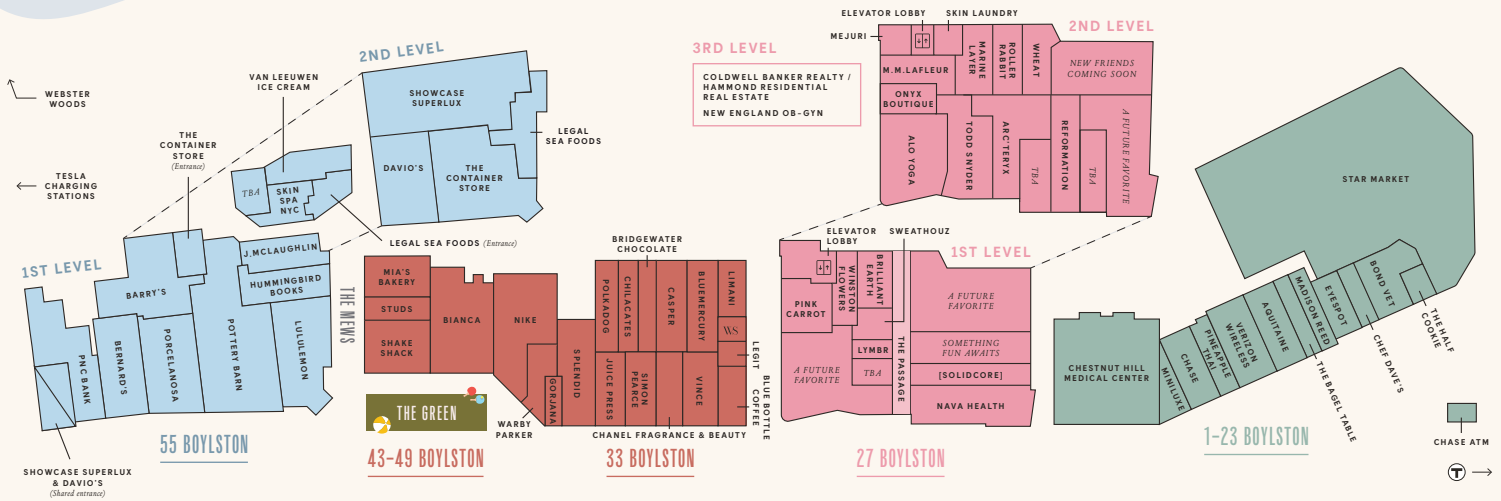

THE STREET

CHESTNUT HILL

HAMMOND POND

FASHION & STYLE

- ALO YOGA
- ARC'TERYX
- GORJANA
- J.MCLAUGHLIN
- LEGIT
- LULULEMON
- MARINE LAYER
- MEJURI*
- M.M.LAFLEUR*
- NIKE WELL COLLECTIVE
- ONYX BOUTIQUE*
- REFORMATION
- ROLLER RABBIT
- SPLENDID
- STUDS
- TODD SNYDER*
- VINCE
- WHEAT

BEAUTY & WELLNESS

- BARRY'S
- BLUEMERCURY
- CHANEL FRAGRANCE & BEAUTY*
- LYMBR*
- MADISON REED
- MINILUXE
- SKIN LAUNDRY
- [SOLIDCORE]
- SWEATHOUZ*

SPECIALTY

- BRILLIANT EARTH*
- CASPER
- HUMMINGBIRD BOOKS
- POLKADOG BAKERY
- PORCELANOSA
- POTTERY BARN
- SHOWCASE SUPERLUX
- SIMON PEARCE
- STAR MARKET
- THE CONTAINER STORE
- WINSTON FLOWERS*

SIP & NIBBLE

- AQUITAINE
- BERNARD'S
- BIANCA
- BLUE BOTTLE COFFEE
- BRIDGEWATER CHOCOLATE*
- CHEF DAVE'S
- CHILACATES
- DAVIO'S
- JUICE PRESS
- LEGAL SEA FOODS
- LIMANI
- MIA'S BAKERY
- PINEAPPLE THAI
- PINK CARROT*
- SHAKE SHACK
- THE BAGEL TABLE
- THE HALF COOKIE
- VAN LEEUWEN ICE CREAM